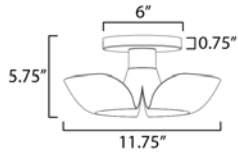

MEASUREMENTS

DIMENSION : 11.75" L x 11.75" W x 5.75" H
 CANOPY : 6" W x 0.75" H x 6" L
 HANGING WEIGHT : 1.76 lb

LAMPING

INPUT VOLTAGE : 120V
 LUMENS : 320 Rated (260 Del.)
 BULB : 1 x 4W LED E26 Medium , 4W Total
 BULB INCLUDED : (Included)
 DIMMABLE : Y
 CRI : 90 CRI
 COLOR_TEMP : 3000K

FINISHES OPTION

- Silver Gold / Satin Brass (SGSBR)
- White/Satin Brass (WTSBR)

MATERIAL

Aluminum,Steel

RATINGS

ULDry Location

ADDITIONAL

RATED LIFE 25000 Hours
 OPERATING TEMPERATURE:
 -20°C (-4°F), 40°C (104°F)