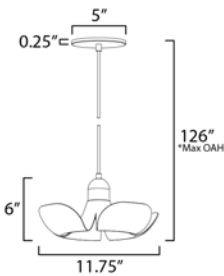

PRODUCT DESCRIPTION

Incurved metal petals of Storm Grey or White finish with Satin Brass caps make oversized biophilic light fixtures. Available as wall sconces or pendants, the various configurations provide playful forms both nostalgic or youthful. Pair with a white G25 lamp or reflector lamp to complete the look.

MEASUREMENTS

DIMENSION : 11.75" L x 11.75" W x 6" H
 MAX OAH : 126" OAH
 CANOPY : 5" W x 0.25" H x 5" L
 HANGING WEIGHT : 1.65 lb

LAMPING

INPUT VOLTAGE : 120V
 LUMENS : 320 Rated (260 Del.)
 BULB : 1 x 4W LED E26 Medium , 4W Total
 BULB INCLUDED : (Included)
 DIMMABLE : Y
 CRI : 90 CRI
 COLOR_TEMP : 3000K

*max overall height

FINISHES OPTION

-  Silver Gold / Satin Brass (SGSBR)
-  White/Satin Brass (WTSBR)

MATERIAL

Aluminum,Steel

RATINGS

ULDry Location

ADDITIONAL