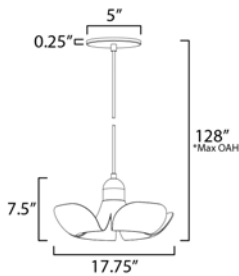

PRODUCT DESCRIPTION

Incurved metal petals of Storm Grey or White finish with Satin Brass caps make oversized biophilic light fixtures. Available as wall sconces or pendants, the various configurations provide playful forms both nostalgic or youthful. Pair with a white G25 lamp or reflector lamp to complete the look.

MEASUREMENTS

DIMENSION : 17.75" L x 17.75" W x 7.5" H
 MAX OAH : 128" OAH
 CANOPY : 5" W x 0.25" H x 5" L
 HANGING WEIGHT : 3.96 lb

LAMPING

INPUT VOLTAGE : 120V
 LUMENS : 320 Rated (260 Del.)
 BULB : 1 x 4W LED E26 Medium , 4W Total
 BULB INCLUDED : (Included)
 DIMMABLE : Y
 CRI : 90 CRI
 COLOR_TEMP : 3000K

*max overall height

FINISHES OPTION

-  Silver Gold / Satin Brass (SGSBR)
-  White/Satin Brass (WTSBR)

MATERIAL

Aluminum,Steel

RATINGS

ULDry Location

ADDITIONAL