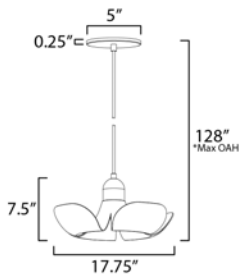

**PRODUCT DESCRIPTION**

Incurved metal petals of Storm Grey or White finish with Satin Brass caps make oversized biophilic light fixtures. Available as wall sconces or pendants, the various configurations provide playful forms both nostalgic or youthful. Pair with a white G25 lamp or reflector lamp to complete the look.

**MEASUREMENTS**

DIMENSION : 17.75" L x 17.75" W x 7.5" H  
 MAX OAH : 128" OAH  
 CANOPY : 5" W x 0.25" H x 5" L  
 HANGING WEIGHT : 3.96 lb

**LAMPING**

INPUT VOLTAGE : 120V  
 LUMENS : 320 Rated (260 Del.)  
 BULB : 1 x 4W LED E26 Medium , 4W Total  
 BULB INCLUDED : (Included)  
 DIMMABLE : Y  
 CRI : 90 CRI  
 COLOR\_TEMP : 3000K

\*max overall height

**FINISHES OPTION**

-  Silver Gold / Satin Brass (SGSBR)
-  White/Satin Brass (WTSBR)

**MATERIAL**

Aluminum, Steel

**RATINGS**

ULDry Location

**ADDITIONAL**