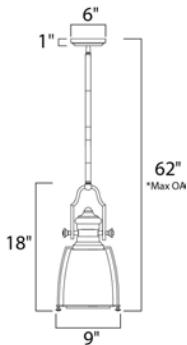

\*max overall height

**MEASUREMENTS**

DIMENSION : 9" L x 9" W x 18" H  
 MAX OAH : 62" OAH  
 CANOPY : 6" W x 1" H x 6" L  
 HANGING WEIGHT : 6.6 lb

**LAMPING**

INPUT VOLTAGE : 120V  
 BULB : 1 x 6W LED E26 Medium , 6W Total  
 BULB INCLUDED : (Included)  
 DIMMABLE : Yes