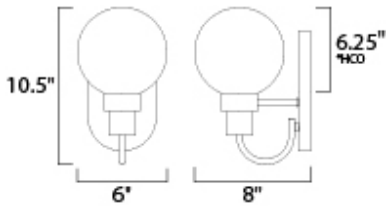

MEASUREMENTS

DIMENSION : 6" W x 10.5" H x 8" Ext
 MAX OAH : x 4.65" W x 7.88" H
 HANGING WEIGHT : 1.72 lb

LAMPING

INPUT VOLTAGE : 120V
 BULB : 1 x 4W LED E12 Candelabra, 4W Total
 BULB INCLUDED : (Included)
 DIMMABLE : Yes