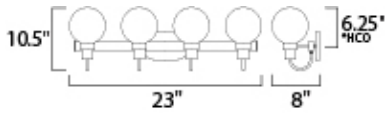

PRODUCT DESCRIPTION

This classic Mid Century Modern design features a frame finished in a combination of Bronze and Satin Brass. The arms terminate at rings that support Clear heavy blown glass shades which were prevalent in this era.

MEASUREMENTS

DIMENSION : 33" W x 10.5" H x 8" Ext
BACK PLATE : 7.88" W x 4.65" H x 6.25" HCO
HANGING WEIGHT : 6.04 lb

LAMPING

INPUT VOLTAGE : 120V
BULB : 4 x 4W LED E12 Candelabra, 16W Total
BULB INCLUDED : (Included)
DIMMABLE : Yes

FINISHES OPTION

Bronze / Satin Brass (BZSBR)

GLASS

Clear CL

MATERIAL

Steel, Glass

RATINGS

cULus
Damp Location

ADDITIONAL

INSTALL UP/DOWN: Up
OPERATING TEMPERATURE:
-20°C (-4°F), 40°C (104°F)

Always consult a qualified electrician before installing any lighting product.