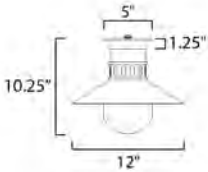

**MEASUREMENTS**

DIMENSION : 12" L x 12" W x 10.25" H  
 CANOPY : 5" W x 1.25" H x 5" L  
 HANGING WEIGHT : 2.89 lb

**LAMPING**

INPUT VOLTAGE : 120V  
 BULB : 1 x 6W LED E26 Medium, 6W Total  
 BULB INCLUDED : (Included)  
 DIMMABLE : Y