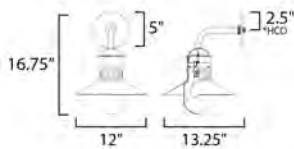

LAMPING

INPUT VOLTAGE : 120V
BULB : 1 x 6W LED E26 Medium, 6W Total
BULB INCLUDED : (Included)
DIMMABLE : Y
LIGHTING_DIRECTION : Down