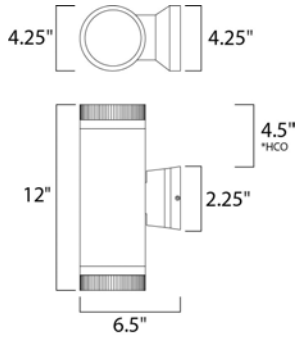

PRODUCT DESCRIPTION

Indirect exterior lighting not only provides illumination where you want it but also highlights the building structure for a beautiful architectural effect. Our collection of up and down lighting fixtures are available in both Architectural Bronze and Brushed Aluminum. They are also available in both Incandescent and LED. The fixtures are sealed with screw lenses that are water tight and allows, for the use of standard light bulbs.

MEASUREMENTS

DIMENSION : 4.25" W x 12" H x 6.5" Ext
BACK PLATE : 4.63" W x 4.63" H x 4.5" HCO
HANGING WEIGHT : 3.3 lb

LAMPING

INPUT VOLTAGE : 120V
BULB : 2 x 50W Incandescent E26 Medium , 100W Total
BULB INCLUDED : (Not Included)
DIMMABLE : Yes
LIGHTING_DIRECTION : Up/Down

FINISHES OPTION

- Architectural Bronze (ABZ)
- Brushed Aluminum (AL)

MATERIAL

Aluminum + Glass

RATINGS

cETLus
Wet Location

ADDITIONAL

INSTALL UP/DOWN: Any
OPERATING TEMPERATURE:
-20°C (-4°F), 40°C (104°F)

Always consult a qualified electrician before installing any lighting product.