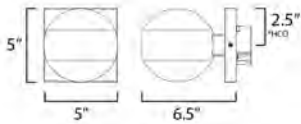

LAMPING

INPUT VOLTAGE : 120-277V
LUMENS : 1,280 Rated (800 Del.)
BULB : 2 x 8W LED PCB Integrated , 8W Total
BULB INCLUDED : (Integrated)
DIMMABLE : Y
CRI : 90 CRI
COLOR_TEMP : 3000K
LIGHTING_DIRECTION : Up/Down