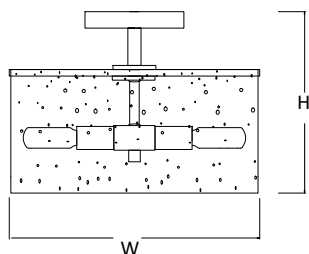

CONCORD | Concord 2-Light Flush Mount

FM995252CDSN

MEASUREMENTS:

DIMENSION	: 12.00" L x 12.00" W x 8.50" H
CANOPY	: 4.75" L x 4.75" W x 0.75" H
HANGING WEIGHT	: 2.05 lb

LAMPING:

INPUT VOLTAGE	: 120V
LUMENS	: 1,000 Rated (800 Del.)
BULB	: 2 x 4W LED E26 Med T10, 8W Total (Incl.)
DIMMABLE:	: Yes
CRI	: 90 CRI
COLOR_TEMP	: 2700 Color Temperature
LIGHT TYPE	: LED
BULB TYPE	: E26 Medium T10

FINISH:

 Satin Nickel SN

GLASS:

Seedy CD

MATERIAL:

Steel, Glass

RATINGS

Dry Location
cETLus