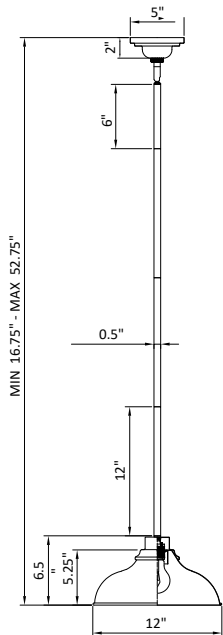

FINISH:

 Black BK

MATERIAL:

Aluminum, Stainless Steel

RATINGS

Damp Location
cETLus

ADDITIONAL

OPERATING TEMPERATURE:

-20°C (-4°F), 40°C (104°F)

MEASUREMENTS:

DIMENSION : 12.00" L x 12.00" W x 6.50" H
MAX OAH : 52.75"
MIN OAH : 16.75"
CANOPY : 5.00" L x 5.00" W x 2.00" H
HANGING WEIGHT : 1.76 lb

LAMPING:

INPUT VOLTAGE : 120V
LUMENS : 700 Rated (500 Del.)
BULB : 1 x 7W LED E26 Medium, 7W Total (Incl.)
DIMMABLE: : Yes
CRI : 90 CRI
COLOR_TEMP : 3000
LIGHT TYPE : LED
BULB TYPE : E26 Medium