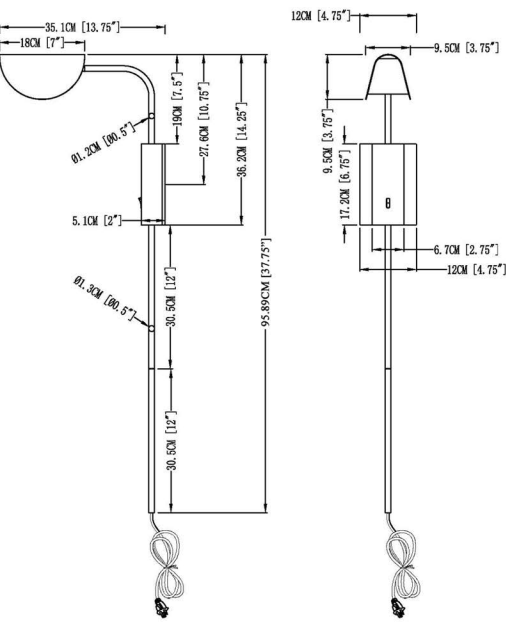

WS2691BK | MID-CENTURY 1-LT READING LIGHT

Job Name : _____
 Job Type : _____
 Quantity : _____
 Comments : _____

MEASUREMENT

DIMENSIONS : 4.75"W x 13.5"L x 37.75"H, 13.75"Ext
 WIRE LENGTH : 98"

LAMPING

BULB : 1 8W LED AC (Integrated)
 LUMENS : 640 RT, 320 DEL.
 INPUT VOLTAGE : 120
 DIMMABLE : Triac CL
 CRI : 90+
 COLOR TEMP. : 3000K

FINISHES OPTIONS:

Black (BK)

MATERIAL:

Die Cast Aluminum
 PMMA Acrylic Diffuser

RATINGS:

ETL/c ETL IP65

ADDITIONAL:

RATED LIFE: 50,000 Hours
 OPERATING TEMP: -20° C (-4°), 40° C (104° F)
 PHOTOMETRIC: Report Found Online